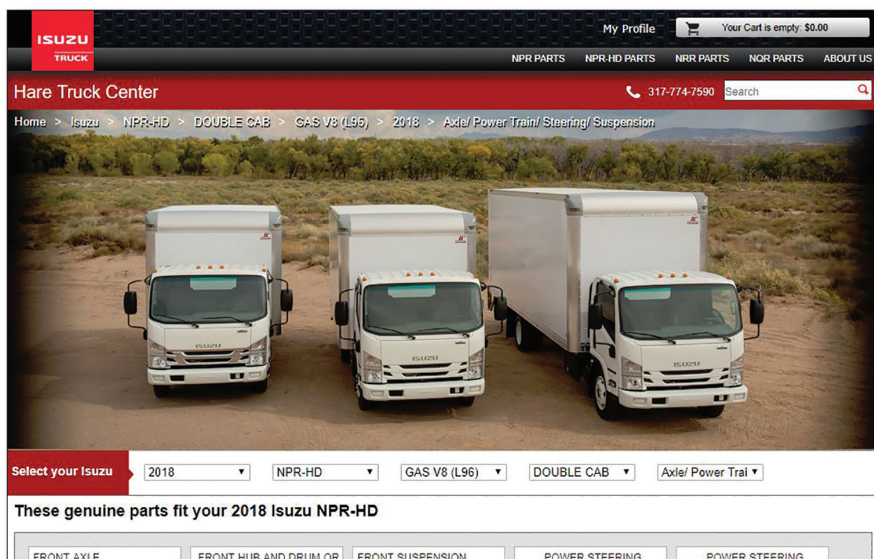

Parts Department

NEED PARTS? WE'VE GOT THEM!

- Large inventory of ISUZU and GM Parts
- Competitive Pricing
- Fleet and Wholesale Pricing
- Shipping available to anywhere in the United States

Hours of Operation

Mon-Fri 7:30 am - 6 pm

**Call or Email to
Place Your Order Now**

**(317) 774-2970
truckparts@hareauto.com**

- When you need parts for your truck, go to the dealer who has them. Go to Hare Truck Center for ALL of your parts needs. We are supplied by a nationwide network of parts warehouses. We have enough parts in our network to always have what you need.
- Hare Truck Center has a fully stocked parts inventory with fast access to special orders. Not sure what you need? No Problem. Hare Truck Center has knowledgeable specialists ready to find parts for your truck.
- Hare Truck Center Parts Department is your authorized dealer for Isuzu medium-duty truck parts, GM medium-duty parts, and a full line of GM car and light truck parts.

WE SELL TIRES! COMPETITIVE PRICES

[youtube/HareTruckCenter](https://www.youtube.com/HareTruckCenter)

[facebook/haretruckcenter](https://www.facebook.com/haretruckcenter)